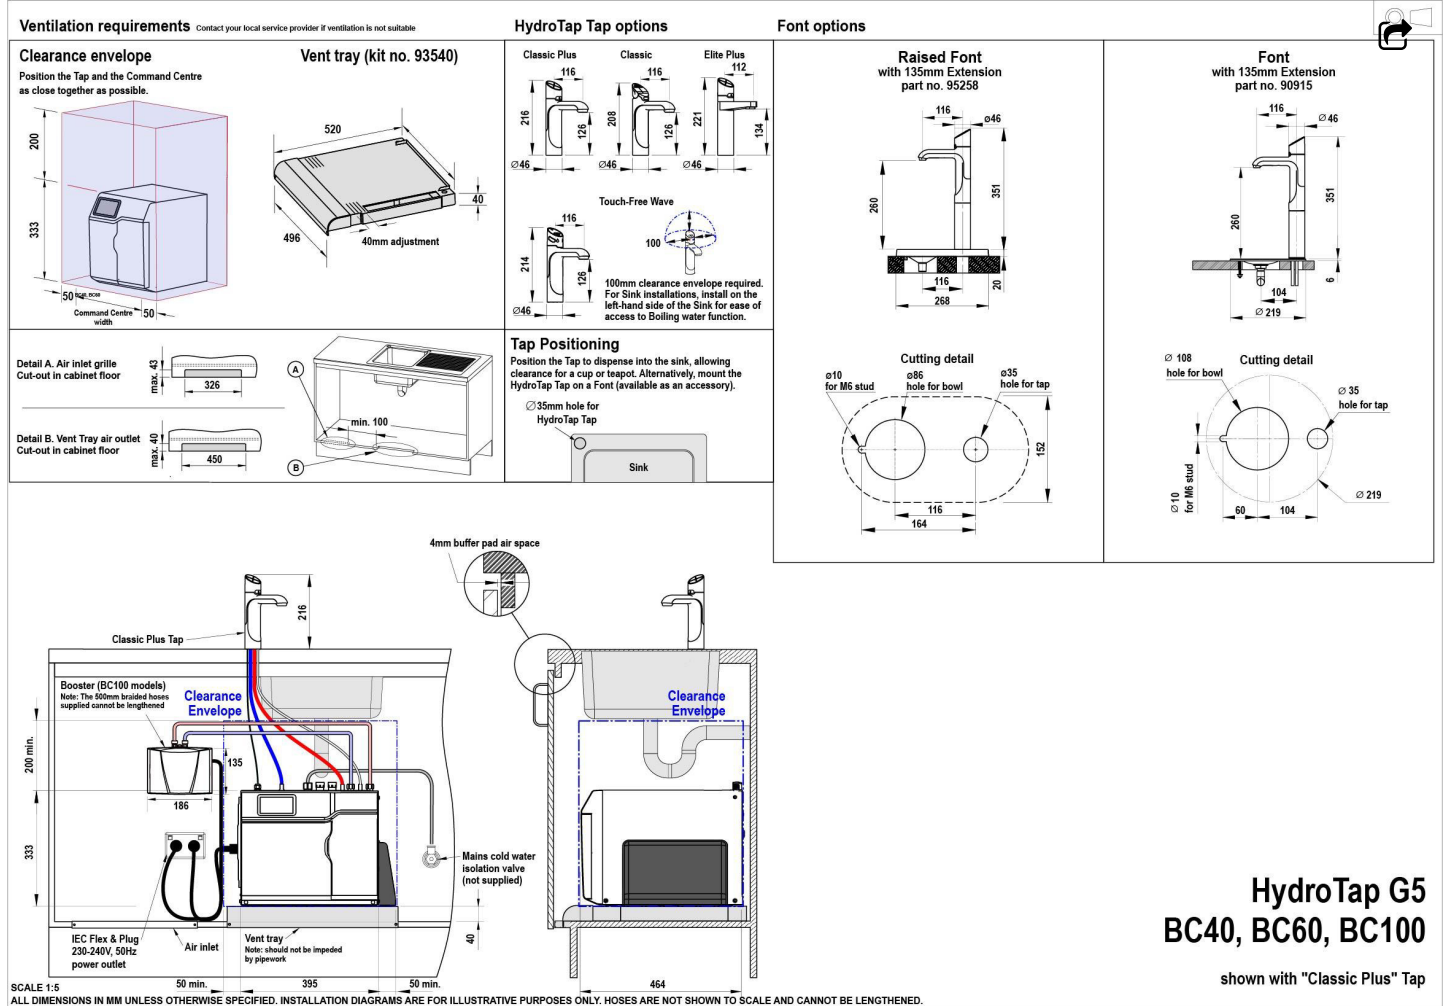

Installation Requirements

1. Installation and connection of your Zip HydroTap must be carried out by a qualified person, observing national and local regulations. 2. You will require suitable mains electrical and drinking water connections, plus waste water drainage all within 1.5 metres of the product. 3. HydroTap is air-cooled so discrete cabinetry cut-outs are required for ventilation. 4. Installation on most bench tops is straightforward however some stone bench tops may require a specialised cutting service. 5. If you live in a hard water area, we recommend installation of a Zip scale filtration kit. 6. Installation by Zip Professional Service can be arranged with a phone call or through www.zipwater.com

Installation Detail

BK12 HydroTap G5 v1.01 03.21 BC40 BC60

HydroTap G5
BC40, BC60, BC100

shown with "Classic Plus" Tap